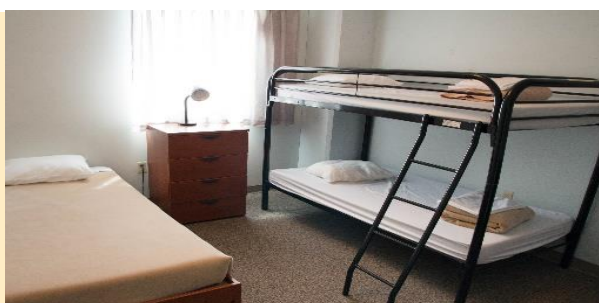

Your Home Away from Home

Staying on campus will provide your participants with both convenience and top-notch hospitality. We host guests in **Wakpá Tower** and our deluxe dorms located in **Kišik Towers** year round, with the addition of **Paskwāw Tower**, **College West**, and **La Résidence** over the summer. Together they comprise approximately 1600 private bedrooms with a variety of room types and amenities that are sure to meet your needs. We are also very proud that each of these buildings are fully wheelchair accessible.

DELUXE DORM

Includes: private bedroom space and washroom with stand up shower. It comes equipped with an extra-long single bed, closet, dresser, desk and chair. Extra amenities include a flat-screen TV, refrigerator and microwave, a robe, slippers and VIP toiletries.

Paskwaw Tower & Wakpá Tower

PRIVATE DORM

Includes: Twin bed, desk & chair, private bathroom with shower

Kišik Towers

SHARED DORM

Includes: Twin bed, desk & chair, shared bathroom with shower

La Résidence

SINGLE/DOUBLE/TRIPLE OCCUPANCY 4-BEDROOM APARTMENTS

Includes: Twin bed in each bedroom located in 4-bedroom apartment with two shared washrooms. Double is two twin bed per bedroom, and Triple is a bunk bed and twin bed as shown here. (max occupancy: 12).