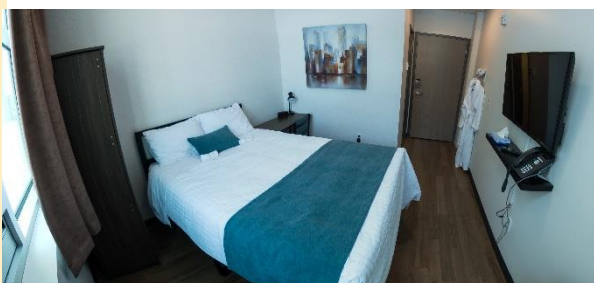

Your Home Away from Home

Staying on campus will provide your participants with both convenience and top-notch hospitality. We host guests in **Wakpá Tower** and our deluxe dorms located in **Kišik Towers** year round, with the addition of **Paskwāw Tower**, **College West**, and **La Résidence** over the summer. Together they comprise approximately 1600 private bedrooms with a variety of room types and amenities that are sure to meet your needs. We are also very proud that each of these buildings are fully wheelchair accessible.

DELUXE DORM

Includes: private bedroom space and washroom with stand up shower. It comes equipped with an extra-long single bed, closet, dresser, desk and chair. Extra amenities include a flat-screen TV, refrigerator and microwave, a robe, slippers and VIP toiletries.

Paskwaw Tower & Wakpá Tower

PRIVATE DORM

Includes: Twin bed, desk & chair, private bathroom with shower

Kišik Towers

SHARED DORM

Includes: Twin bed, desk & chair, shared bathroom with shower

La Résidence

SINGLE/DOUBLE/TRIPLE OCCUPANCY 4-BEDROOM APARTMENTS

Includes: Twin bed in each bedroom located in 4-bedroom apartment with two shared washrooms. Double is two twin bed per bedroom, and Triple is a bunk bed and twin bed as shown here. (max occupancy: 12).