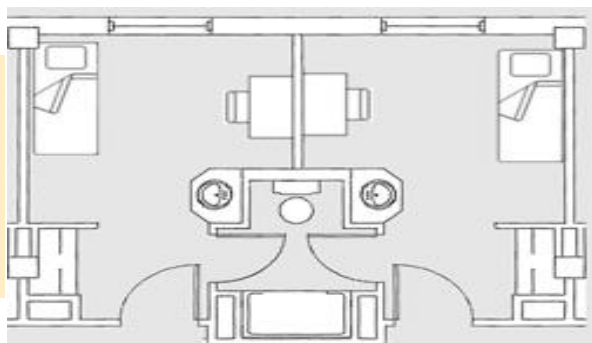

DELUXE DORM

Includes: private bedroom space and washroom with stand up shower. It comes equipped with an extra-long single bed, closet, dresser, desk and chair. Extra amenities include a flat-screen TV, refrigerator and microwave, a robe, slippers and VIP toiletries.

Paskwaw Tower & Wakpá Tower

PRIVATE DORM

Includes: Twin bed, desk & chair, private bathroom with shower

Kišik Towers

SHARED DORM

Includes: Twin bed, desk & chair, shared bathroom with shower

La Résidence

SINGLE/DOUBLE/TRIPLE OCCUPANCY 4-BEDROOM APARTMENTS